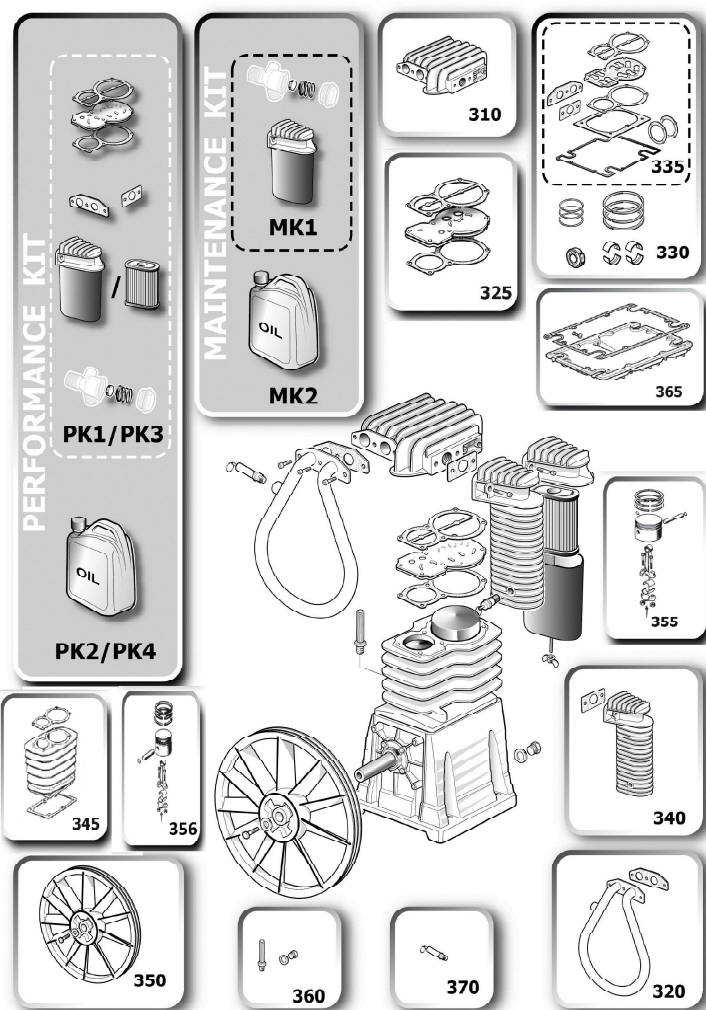

Information

Item 4116019681 Description B 5900B/90 CT5 5 400 ABAC RFT

Part

Nr.	Item	Description	End	Q.ty
310	2901324964	Cylinder head kit		1.00 PC
310	2901324964	Cylinder head kit	29/05/05	1.00 PC
320	2901324965	Cooler kit		1.00 PC
320	2901324965	Cooler kit	29/05/05	1.00 PC
325	2236112801	Valve plate kit		1.00 PC
325	2236112801	Valve plate kit	29/05/05	1.00 PC
330	6229026900	Upgrade kit		1.00 PC
330	6229026900	Upgrade kit	29/05/05	1.00 PC
335	8973037264	Joints kit		1.00 PC