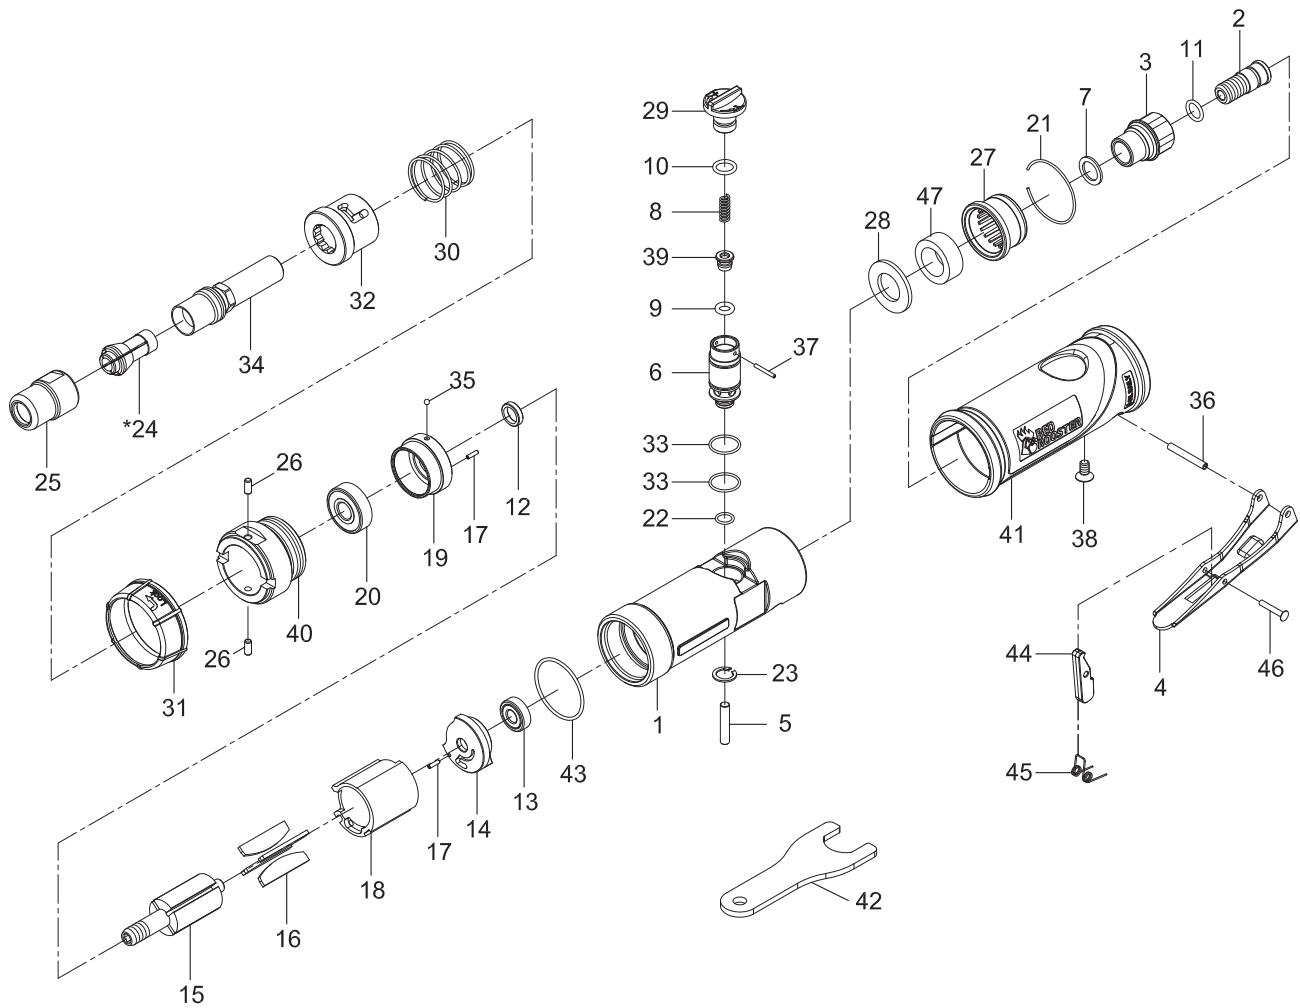

RRG-260RE MINI DIE GRINDER

| Index No. | Parts No. | Description | Index No. | Parts No. | Description |
|-----------|------------|----------------------------------|-----------|------------|----------------------|
| 1 | 537001 | Housing | | | |
| 2 | 33-301341 | Fixed Shaft | | | |
| 3 | 522203-21 | Air Inlet | | | |
| 4 | 537004 | Throttle Lever | | | |
| 5 | 534005 | Valve Shaft | | | |
| 6 | 537006 | Valve | | | |
| 7 | 522243 | Washer | | | |
| 8 | 522208 | Spring | | | |
| 9 | 30107 | O-Ring (3.8x1.9) | | | |
| 10 | 40333-12 | O-Ring (6x1.5) | | | |
| 11 | OR00705105 | O-Ring (7.5x1.5) | | | |
| 12 | 52212 | Rotor Spacer | | | |
| 13 | 052213 | Ball Bearing (696zz) | | | |
| 14 | 52214 | Rear End Plate | | | |
| 15 | 537015 | Rotor | | | |
| 16 | 534016 | Vane (4) | | | |
| 17 | 30117 | Spring Pin (2) (1.5x6L) | | | |
| 18 | 534018 | Cylinder | | | |
| 19 | 52219 | Front End Plate | | | |
| 20 | 030120 | Ball Bearing (608zz) | | | |
| 21 | 534027 | Retaining Ring | | | |
| 22 | OR00600100 | O-Ring (6x1) | | | |
| 23 | ISTW-8 | Inverted Retaining Ring (ISTW-8) | | | |
| *24 | 51224-11 | Collet (1/4") | | | |
| | 51224-12 | Collet (1/8") | | | |
| | | | *24 | 51224-13 | Collet (6 mm) |
| | | | | 51224-14 | Collet (3 mm) |
| | | | 25 | 52225-12 | Collet Nut |
| | | | 26 | PN03000600 | Pin (2) (3X6L) |
| | | | 27 | 534011 | Deflector |
| | | | 28 | 522250 | Damping Material |
| | | | 29 | 52-522738 | Regulator |
| | | | 30 | 537030 | Spring |
| | | | 31 | 537017 | Front Cap |
| | | | 32 | 537032 | Lock Seat |
| | | | 33 | 52236 | O-Ring (2) (10.5x1) |
| | | | 34 | 537034 | Collet Holder |
| | | | 35 | 52245 | Steel Ball (3/32") |
| | | | 36 | 50102 | Spring Pin (3x22L) |
| | | | 37 | SP01051200 | Spring Pin (1.5x12L) |
| | | | 38 | 5G-321V30 | Screw (M4x8L) |
| | | | 39 | 522240 | Throttle Valve |
| | | | 40 | 537040 | Clamp Nut |
| | | | 41 | 537052 | Grip |
| | | | 42 | 56227 | Spanner (17 mm) |
| | | | 43 | OR02605104 | O-Ring (26.5x1.4) |
| | | | 44 | 537002 | Locker |
| | | | 45 | 5D-6415S07 | Spring |
| | | | 46 | 5G-360V06 | Rivet |
| | | | 47 | 534037 | Damping Material |