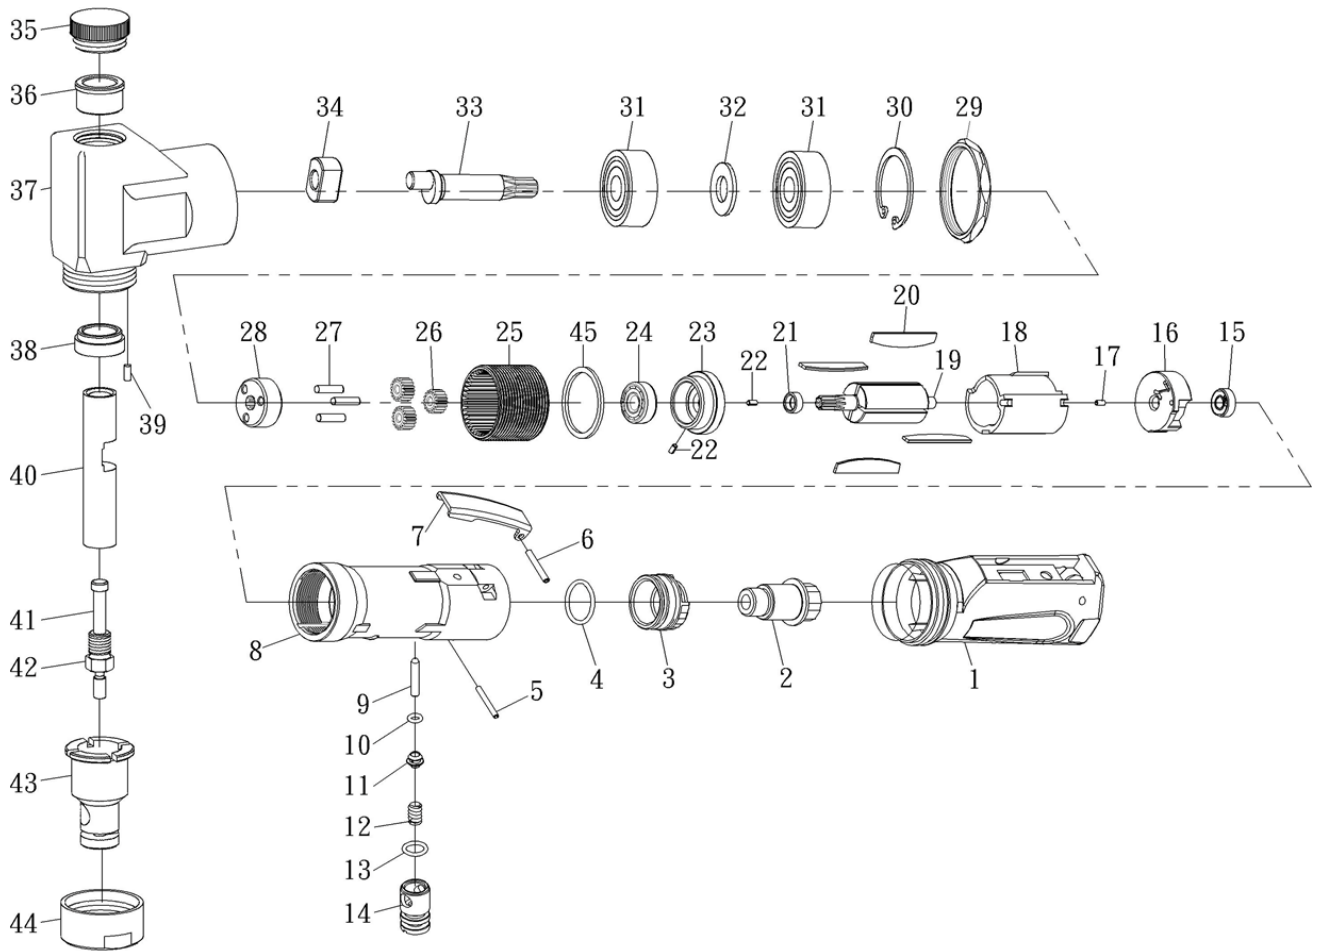

RR-8116 AIR NIBBLER

Index No.	Part No.	Description	Q'ty
1	607B001	Housing Cover	1
2	607B002	Air Inlet Bushing	1
3	607B003	Exhaust Sleeve	1
4	607B004	O-Ring	1
5	607B005	Spring Pin	1
6	607B006	Spring Pin	1
7	607B007	Throttle Lever	1
8	607B008	Motor Housing	1
9	607B009	Valve Shaft	1
10	607B010	O-Ring	1
11	607B011	Throttle Valve	1
12	607B012	Valve Spring	1
13	607B013	O-Ring	1
14	607B014	Valve Screw	1
15	607B015	Ball Bearing	1
16	607B016	Rear End Plate	1
17	607B017	Spring Pin	1
18	607B018	Cylinder	1
19	607B019	Rotor	1
20	607B020	Rotor Blade	4
21	607B021	Spacer	1
22	607B022	Spring Pin	2
23	607B023	Front End Plate	1

Index No.	Part No.	Description	Q'ty
24	607B024	Ball Bearing	1
25	607B025	Internal Gear	1
26	607B026	Idler Gear	3
27	607B027	Idler Gear Pin	1
28	607B028	Idler Spindle	1
29	607B029	Nut	1
30	607B030	Snap Ring	1
31	607B031	Ball Bearing	2
32	607B032	Washer	1
33	607B033	Shaft	1
34	607B034	Drive Bushing	1
35	607B035	Plug	1
36	607B036	Pushing Rod Bushing	1
37	607B037	Nibbler Head	1
38	607B038	Pushing Rod Bushing	1
39	607B039	Pin	1
40	607B040	Pushing Rod	1
41	607B041	Cutter	1
42	607B042	Screw	1
43	607B043	Dies	1
44	607B044	Nut	1
45	607B045	Washer	1