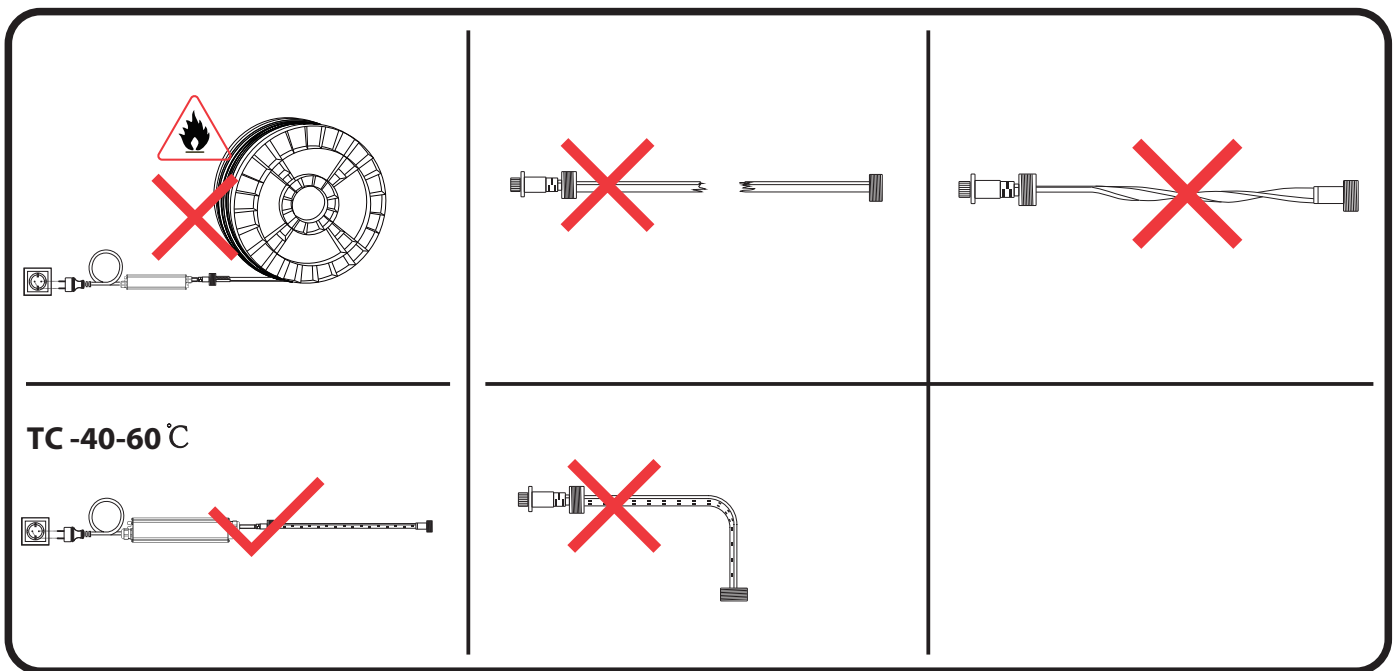

BB

5

Input: AC220~240V 50/60Hz

LED STRIP SUNLIT (Max. 60m)

3m

10m

20m