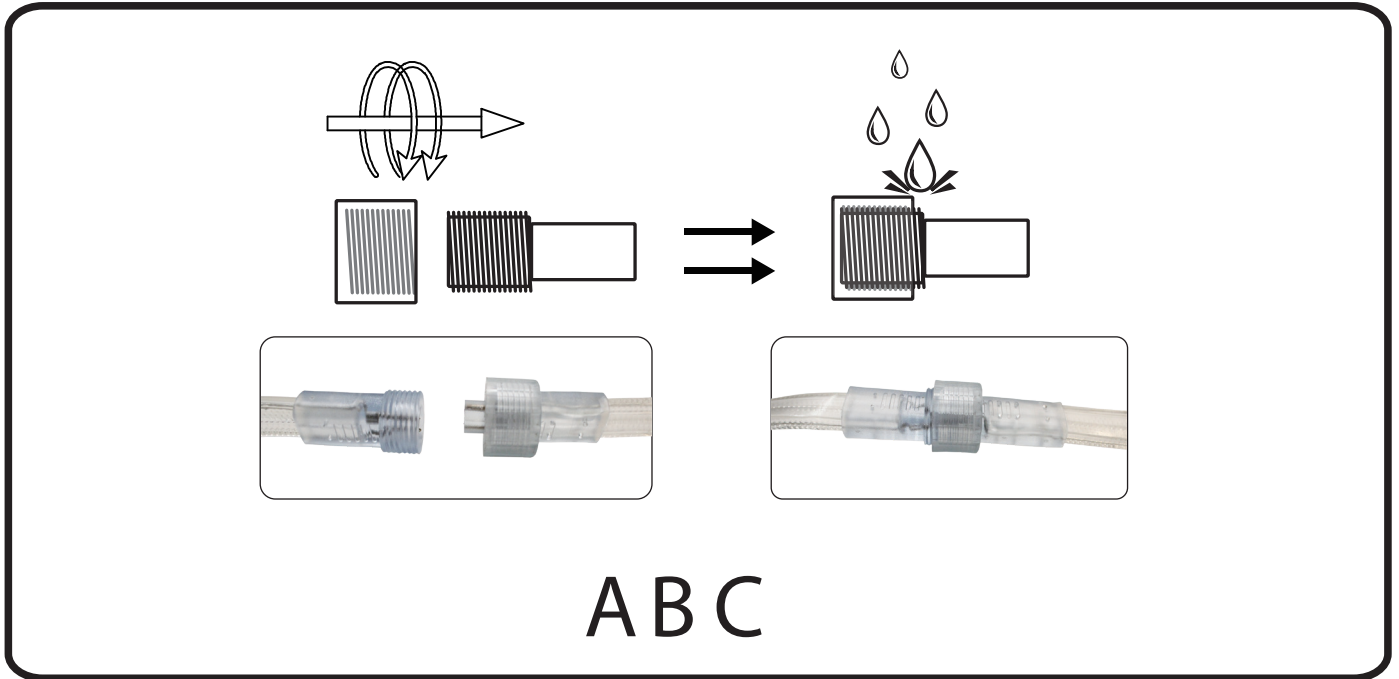

BB

5

Input: AC220~240V 50/60Hz

LED STRIP SUNLIT (Max. 60m)

3m

10m

20m