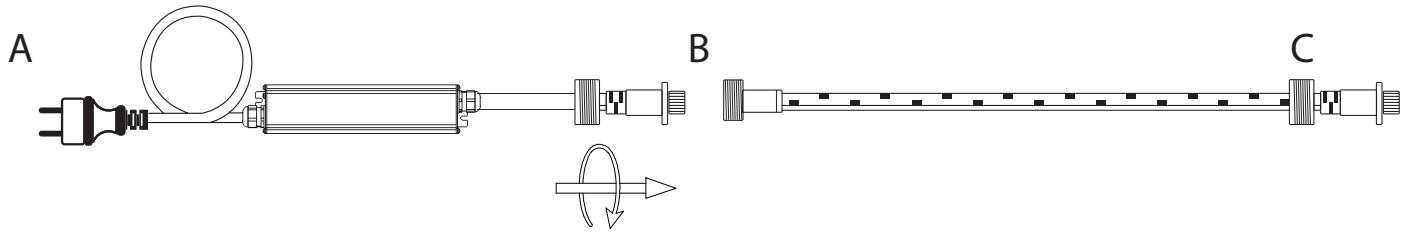

A

B

3

BB

BB

BB

AA

4

BB

5

Input: AC220~240V 50/60Hz

LED STRIP SUNLIT (Max. 60m)

3m

10m

20m