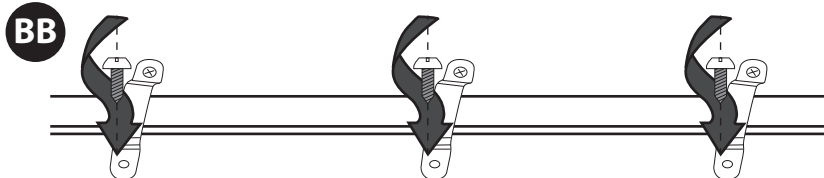

BB

5

Input: AC220~240V 50/60Hz

LED STRIP SUNLIT (Max. 60m)

3m

10m

20m