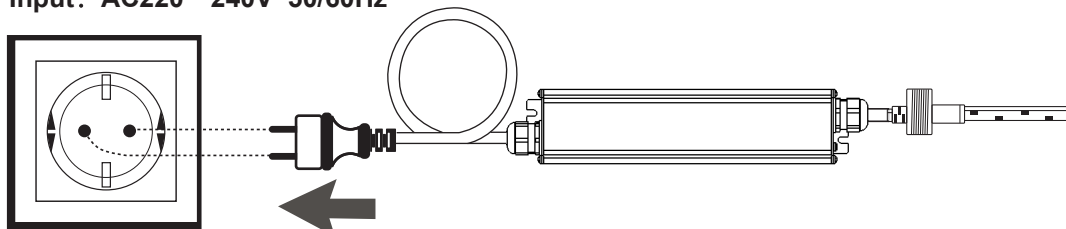

BB

5

Input: AC220~240V 50/60Hz

LED STRIP SUNLIT (Max. 60m)

3m

10m

20m