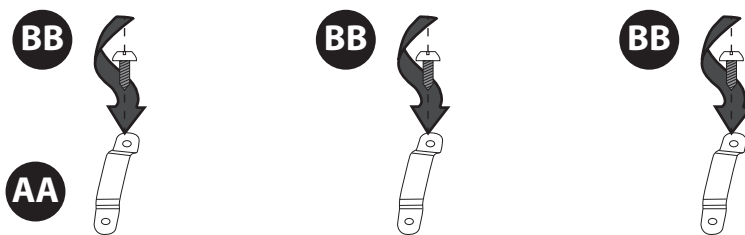

A

B

AA

BB

1

A

A

2

A

B

3

BB

BB

BB

AA

4

BB

5

Input: AC220~240V 50/60Hz